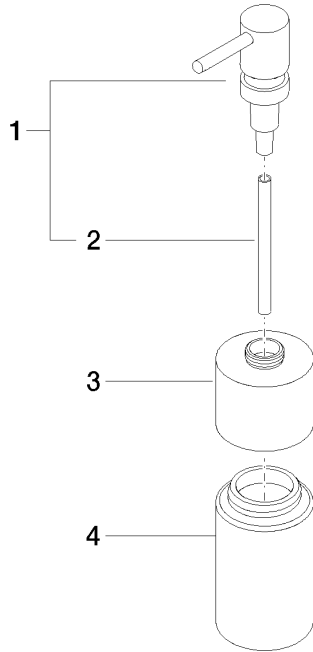

Dispenser free-standing model - Brushed Chrome

ELIO

84 435 970

- bottle made of crystal glass, matt
- width 60mm
- height 200 mm
- 250 ml bottle
- 59mm projection

Fits ELIO, ENO, MEM, META SQUARE, SYNC, TARA and TARA ULTRA

Fits: ELIO, MEM, TARA, ENO, SYNC, TARA ULTRA, META SQUARE

|  |                                |               |
|--|--------------------------------|---------------|
|   | Brushed Chrome                 | 84 435 970-93 |
|   | Chrome                         | 84 435 970-00 |
|   | Brushed Platinum               | 84 435 970-06 |
|   | Platinum                       | 84 435 970-08 |
|   | Dark Chrome                    | 84 435 970-19 |
|   | Brushed Durabronze (23kt Gold) | 84 435 970-28 |
|   | Matte Black                    | 84 435 970-33 |
|   | Brushed Champagne (22kt Gold)  | 84 435 970-46 |
|   | Champagne (22kt Gold)          | 84 435 970-47 |
|  | Brushed Dark Platinum          | 84 435 970-99 |

84 435 970

mm [inches]

84 435 970

Parts for other finishes can be found here: [Chrome](#)

### Spare parts list

| No. | Item Number        | Name   | Quantity used | Delivery time |
|-----|--------------------|--|---------------|---------------|
| 1   | 90 10 10 535 00-93 | dispenser  | 1             | 20            |
| 2   | 08 10 10 499 90    | Immersion tube for lotion dispenser Ø 8 x 1 x 100 mm - | 1             | 2             |
| 3   | 90 10 10 524 00-93 | base   | 1             | 20            |
| 4   | 90 90 04 001 00 82 | glass  | 1             | 2             |